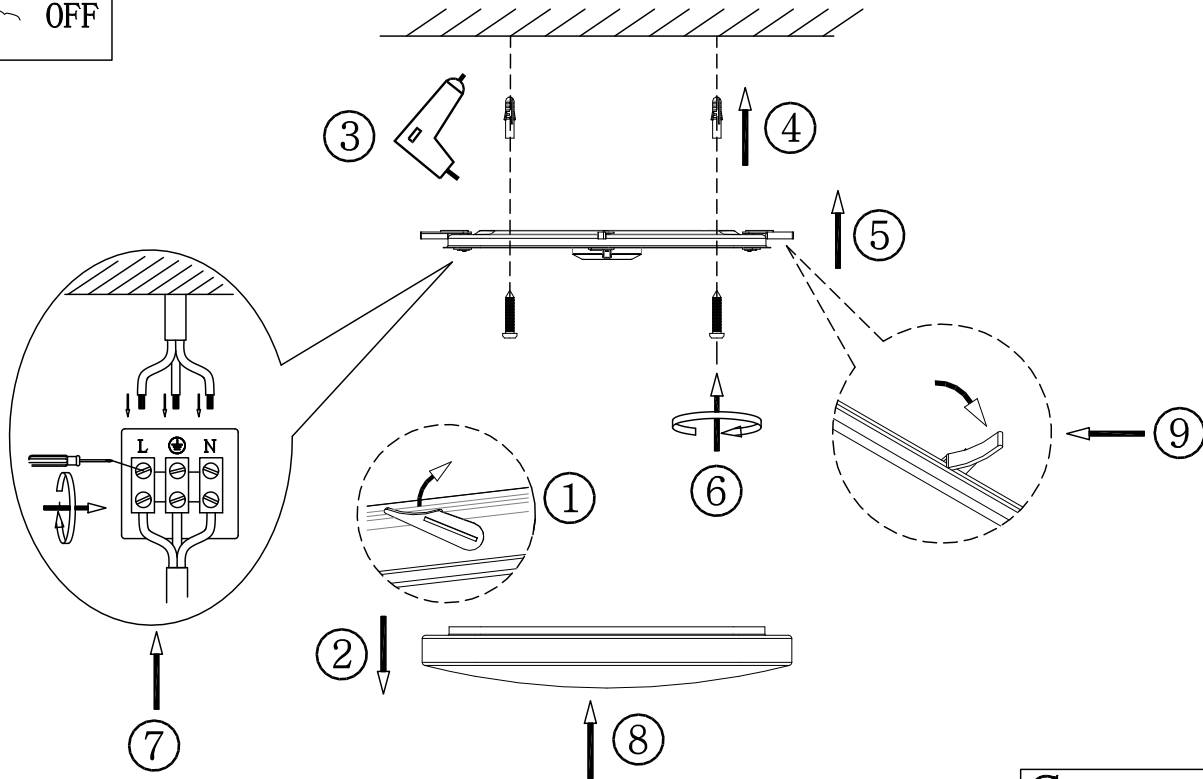

rabalux®

75013 75014 75015

B

	1	2	
I	ON	ON	100%
II	ON	-	75%
III	-	ON	50%
IV	-	-	25%

	3	4	5	
I	ON	ON	ON	5S
II	ON	ON	-	30S
III	ON	-	ON	1min
IV	ON	-	-	3min
V	-	ON	ON	5min
VI	-	ON	-	10min
VII	-	-	ON	20min
VII	-	-	-	30min

	6	7	8	
I	ON	ON	ON	2Lux
II	ON	ON	-	10Lux
III	-	ON	-	25Lux
IV	ON	-	-	50Lux
V	-	-	-	Dsiable