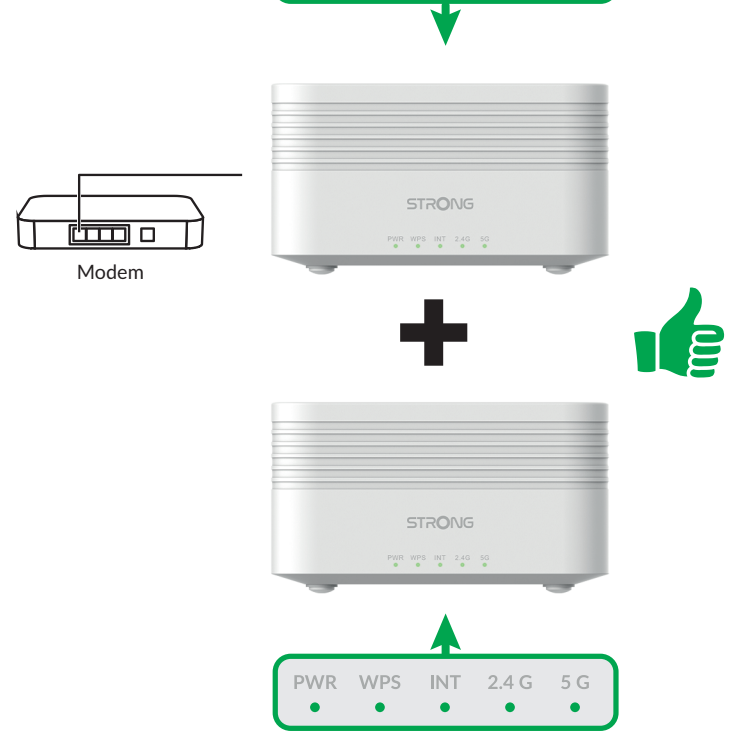

5

6

7

8

2.4 5

http://atria3000.mesh

ATRIA Mesh App

www.strong.tv

Supplied by Strong Austria
Represented by STRONG Ges.m.b.H.
Teinfaltstraße 8/4, Stock. A-1010 Vienna, Austria
Email: support_fr@strong.tv
Wi-Fi is a registered trademark of Wi-Fi Alliance®
© STRONG 2023. All rights reserved