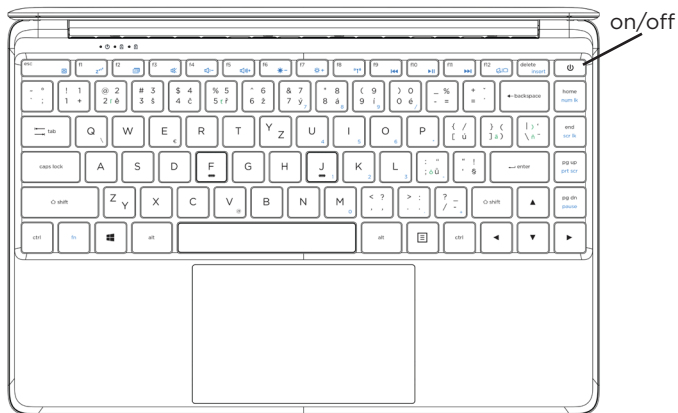

UMAX

- EN
- CZ
- SK

visionbook™ 14We Plus

GETTING TO KNOW YOUR LAPTOP

M.2 SATA SSD 2242/2280

TURNING ON YOUR COMPUTER

USING THE TOUCHPAD

Slide horizontally

Slide vertically

Slide diagonally

Tap/Double tap

Tap and app to select it.

Double tap an app to launch it.

Drag and drop

Double tap an item then slide the same finger without lifting it off the touchpad.

To drop the item to its new location lift your finger.