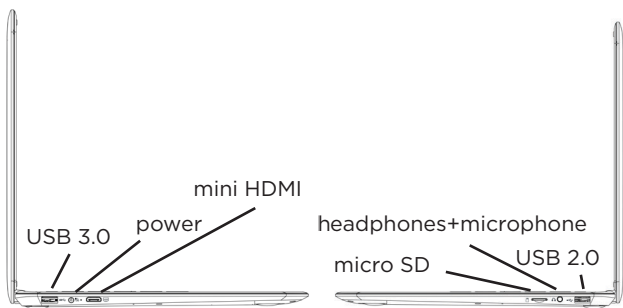

UMAX

- EN
- CZ
- SK

visionbook™ 14We Plus

GETTING TO KNOW YOUR LAPTOP

M.2 SATA SSD 2242/2280

TURNING ON YOUR COMPUTER

USING THE TOUCHPAD

Slide horizontally