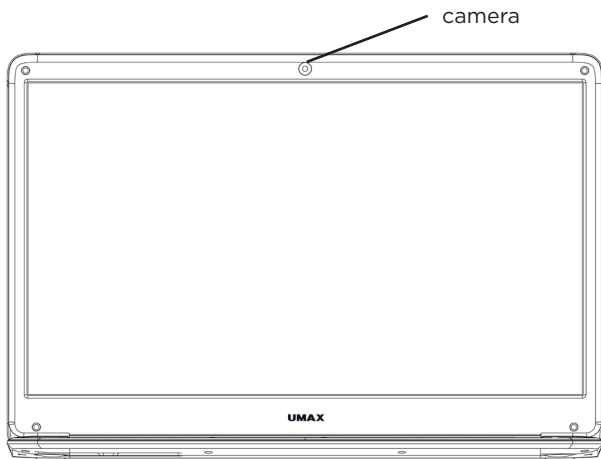

UMAX

- EN
- CZ
- SK

visionbook™ 14We Plus

GETTING TO KNOW YOUR LAPTOP

M.2 SATA SSD 2242/2280

TURNING ON YOUR COMPUTER

USING THE TOUCHPAD

Slide horizontally