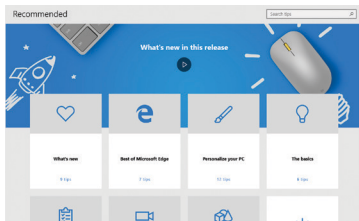

+		Launches Project panel
	+		Opens the Run windows
	+		Opens Ease of Access Center
	+		Opens the context menu of the Start button
	+		Launches the magnifier icon and zooms in your screen
	+		Zooms out your screen

WINDOWS 10 TIPS

The **Tips** app in Windows 10 is full of short-and-sweet tips that help you get the most out of Windows 10

Select the **Start** button, type **tips**, and then select **Tips** at the top of the list of results.