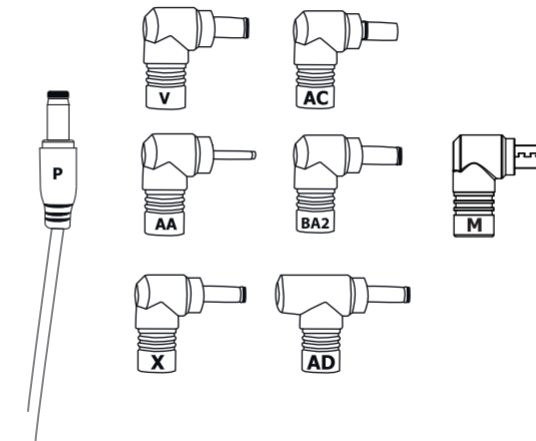

3. Connect Tip