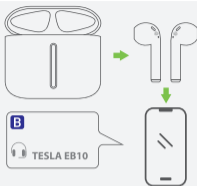

B Bluetooth connection