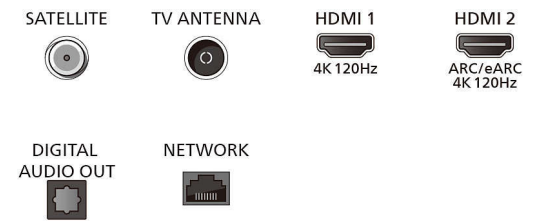

Tuner/Reception/Transmission

- Digital TV: DVB-T/T2/T2-HD/C/S/S2
- TV Program guide*: 8 day Electronic Program

Connections

Side

Bottom

4K Ambilight TV

194cm(77")AMBILIGHT tv P5 AI perfect picture engine, Google TV™, Dolby Vision and Dolby Atmos

77OLED819/12

Specifications

Guide

- Teletext: 1000 page Hypertext

Smart TV Features

- Interactive TV: HbbTV
- Voice assistant*: Google Assistant built-in, Works with Alexa, RC with Mic.
- Smart Home experience: Works with Amazon Alexa, Works with Google assistant