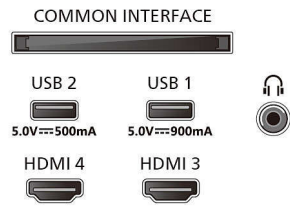

4K Ambilight TV

194cm(77")AMBILIGHT tv P5 AI perfect picture engine, Google TV™, Dolby Vision and Dolby Atmos

77OLED819/12

Specifications

Ambilight

- Ambilight Features: Wall colour adaptive, Lounge light mode, Game Mode, Ambilight Music, Sunrise Alarm, AmbiSleep, Ambilight FTI Animation, works with Philips Wireless Home Speakers
- Ambilight Version: 3-sided

Picture/Display

- Diagonal screen size (inch): 77 inch
- Diagonal screen size (metric): 194 cm

- Panel resolution: 3840 x 2160
- Native refresh rate: 120 Hz
- Picture engine: P5 AI Perfect Picture Engine
- Picture enhancement: Perfect Natural Motion, Micro Dimming Perfect, Dolby Vision, HLG (Hybrid Log Gamma), CalMAN Ready, IMAX enhanced mode, HDR10+ Adaptive, Filmmaker mode

Display input resolution

- Resolution-Refresh rate: 576p-50Hz, 640x480-60Hz, 720p-50Hz,60Hz, 1920 x 1080p -24/25/30/50/ 60/100/120/144Hz, 2560 x 1440 - 60/120/144Hz, 3840x2160p - 24/25/30/50/60/100/120/144Hz

Tuner/Reception/Transmission

- Digital TV: DVB-T/T2/T2-HD/C/S/S2
- TV Program guide*: 8 day Electronic Program

Connections

Side