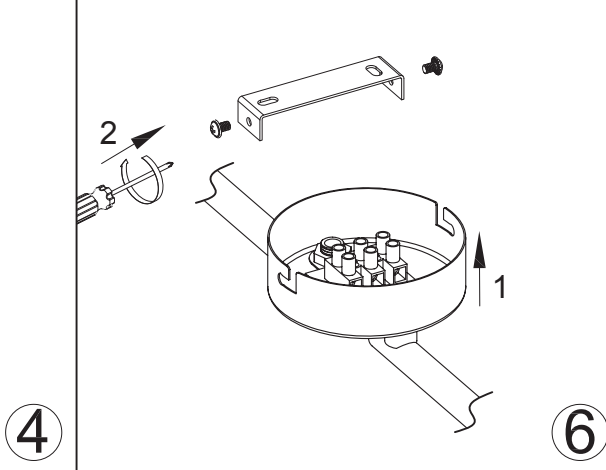

Fischer & Honsel GmbH
Graf-Gottfried-Str. 111
D-59755 Arnsberg
+49 (0) 2932 - 989 - 0
www.fischer-honsel.de
info@fischer-honsel.de