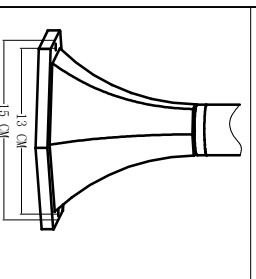

7128

rabalux®

2

L=Brown
⊖=Green and yellow
N=Blue
3*0.75mm²

3

4

5

6