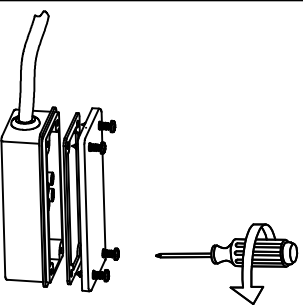

7128

rabalux®

2

L=Brown
⊖=Green and yellow
N=Blue
3*0.75mm²

3

4

5

6