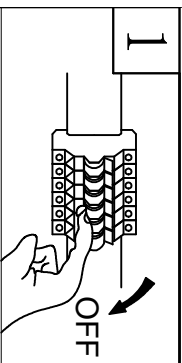

7128

rabalux®

2

L=Brown
⊖=Green and yellow
N=Blue
3*0.75mm²

3

4

5

6