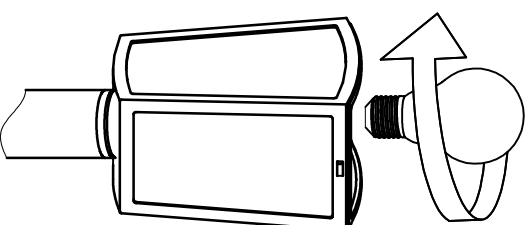

7128

rabalux®

2

L=Brown
⊖=Green and yellow
N=Blue
3*0.75mm²

3

4

5

6