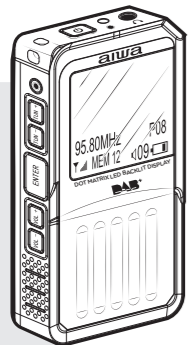

aiwa

JAPANESE ENGINEERING SINCE 1951

RD-20DAB