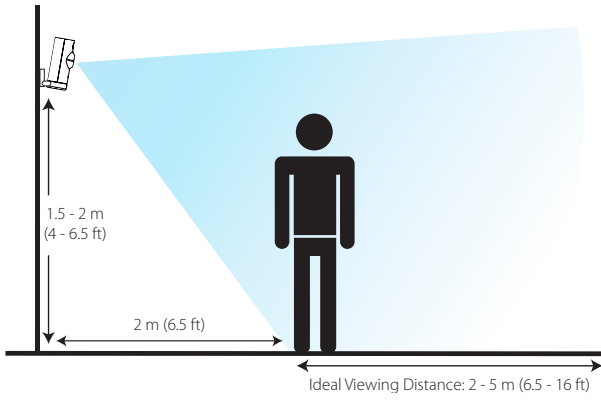

[1]

[2]

[3]

[4]

[5]

[6]

[7]