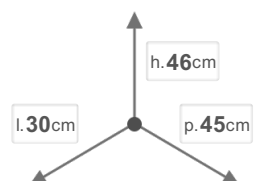

## DIMENSIONS

## PACKAGING

 PALLET PIECES  
20

 PALLET SIZE  
80x120x218

 PALLET GROSS WEIGHT  
160

PACKING PIECES  
1