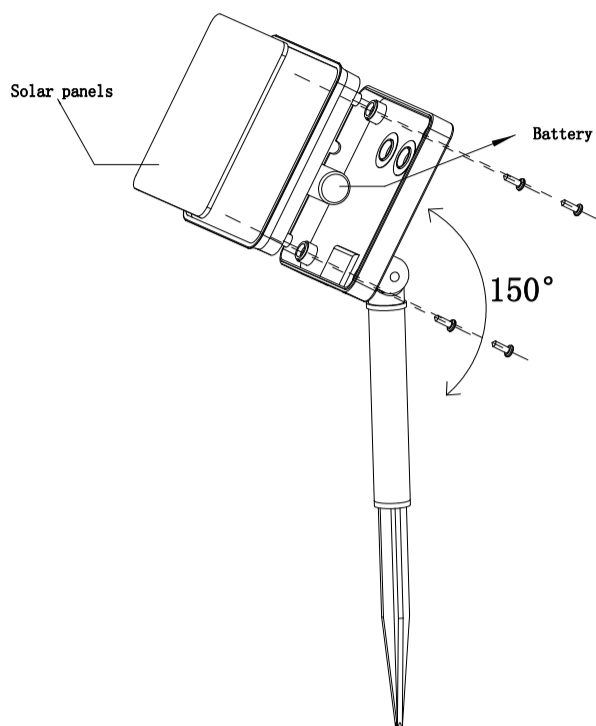

ON/OFF

rabalux®

77047

1

2

3

steady / flash