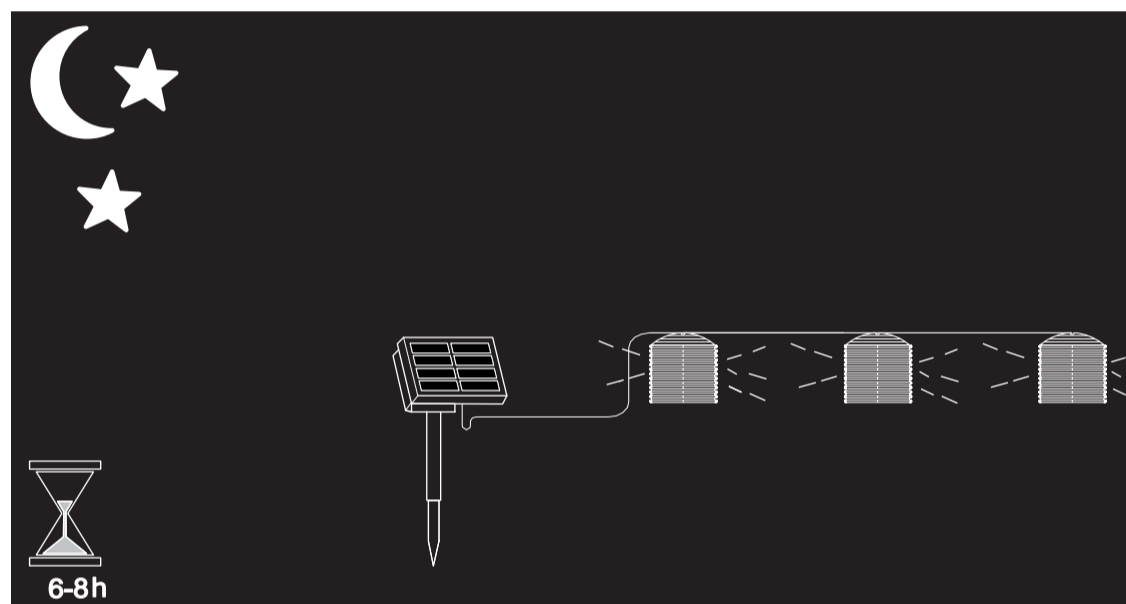

ON/OFF

rabalux®

77047

1

2

3

steady / flash