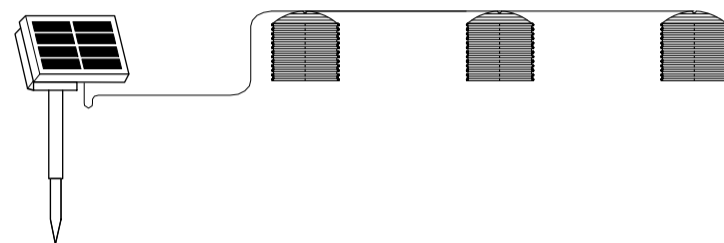

ON/OFF

rabalux®

77047

1

2

3

steady / flash