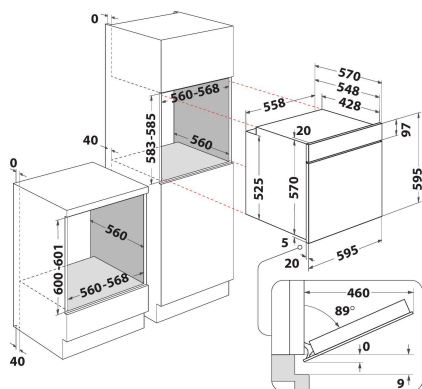

IFWS 3841 JH IX

12NC: F159734

GTIN (EAN) code: 8050147597347

Indesit
Life proof.

MAIN FEATURES

Product group	Oven
Commercial code	IFWS 3841 JH IX
Main colour of product	Nerez
Construction type	Built-in
Type of control	Electronic
Type of control settings	-
Are any hobs controls integrated?	Ne
Which kind of hobs can be controlled?	-
Automatic programmes	Ano
Current (A)	13
Voltage (V)	220-240
Frequency (Hz)	50/60
Length of Electrical Supply Cord (cm)	100
Plug type	Ne
Depth with open door 90 degree (mm)	-
Height of the product	595
Width of the product	595
Depth of the product	551
Minimum niche height	0
Minimum niche width	0
Niche depth	0
Net weight (kg)	26.9
Usable volume (of cavity)	71
Integrated Cleaning system	Hydrolytic
Grids of the cavity	1
Trays	2

TECHNICAL FEATURES

Timer	Ano
Time control	Electronic
Time-setting options	Stop
Safety device	-
Interior light	Ano
Number of interior lights of the cavity	1
Position of interior lights of the cavity	Front left
Oven guides of the cavity	Grids
Probe of the cavity	Ne