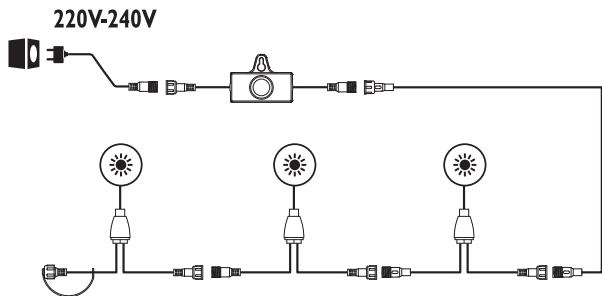

IP44

III

E

3

Philips GardenLink Low-volt system (24V)

Signify Commercial UK Limited
Unit 3, Guildford Business Park,
Guildford, Surrey, GU2 8XG, UK

Signify
I.B.R.S. / C.C.R.I. Numéro 10461
5600 VB Eindhoven, the Netherlands
☎00800-74454775