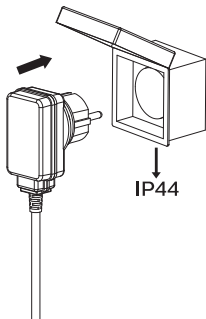

IP44

III

E

3

Philips GardenLink Low-volt system (24V)

Signify Commercial UK Limited
Unit 3, Guildford Business Park,
Guildford, Surrey, GU2 8XG, UK

Signify
I.B.R.S. / C.C.R.I. Numéro 10461
5600 VB Eindhoven, the Netherlands
☎00800-74454775