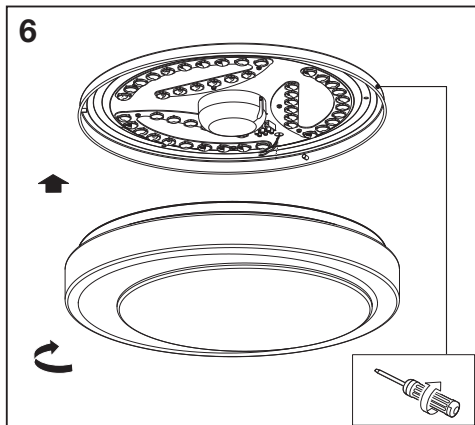

**801 g**  
4058075486362  
4058075486409

3x  3x 

1x 

**1309 g**  
4058075486386  
4058075486423

mm

	H	Ø
Ø380 26W BK	85	380
Ø480 34W BK	86	480
Ø380 26W GR	85	380
Ø480 34W GR	86	480

**1**

**ON**  
**OFF**

**2**

**3**

4058075486362  
4058075486409

**4**

4058075486386  
4058075486423

	EAN	This product contains a light source of energy efficiency class	Contained Light Source
SMART WIFI ORBIS MOON RD 380 TW BK	4058075486362	F	Contains 3 light sources 
SMART WIFI ORBIS MOON RD 480 TW BK	4058075486386	F	Contains 4 light sources 
SMART WIFI ORBIS MOON RD 380 TW GR	4058075486409	F	Contains 3 light sources 
SMART WIFI ORBIS MOON RD 480 TW GR	4058075486423	F	Contains 4 light sources 