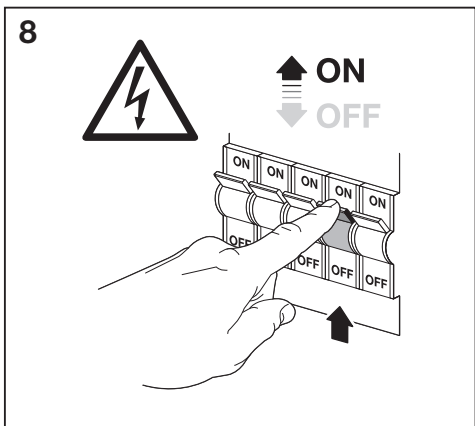

**2**

**3**

4058075486362  
4058075486409

**4**

4058075486386  
4058075486423

	EAN	This product contains a light source of energy efficiency class	Contained Light Source
SMART WIFI ORBIS MOON RD 380 TW BK	4058075486362	F	Contains 3 light sources 
SMART WIFI ORBIS MOON RD 480 TW BK	4058075486386	F	Contains 4 light sources 
SMART WIFI ORBIS MOON RD 380 TW GR	4058075486409	F	Contains 3 light sources 
SMART WIFI ORBIS MOON RD 480 TW GR	4058075486423	F	Contains 4 light sources 