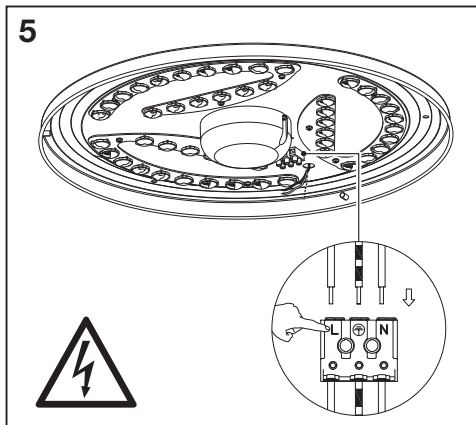

**801 g**  
4058075486362  
4058075486409

3x  3x 

1x 

**1309 g**  
4058075486386  
4058075486423

mm

	H	Ø
Ø380 26W BK	85	380
Ø480 34W BK	86	480
Ø380 26W GR	85	380
Ø480 34W GR	86	480

**1**

**ON**  
**OFF**

**2**

**3**

4058075486362  
4058075486409

**4**

4058075486386  
4058075486423

	EAN	This product contains a light source of energy efficiency class	Contained Light Source
SMART WIFI ORBIS MOON RD 380 TW BK	4058075486362	F	Contains 3 light sources 
SMART WIFI ORBIS MOON RD 480 TW BK	4058075486386	F	Contains 4 light sources 
SMART WIFI ORBIS MOON RD 380 TW GR	4058075486409	F	Contains 3 light sources 
SMART WIFI ORBIS MOON RD 480 TW GR	4058075486423	F	Contains 4 light sources 