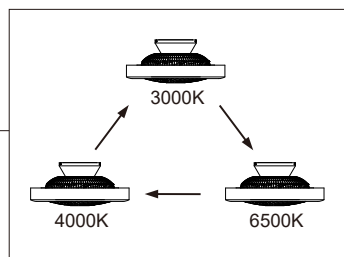

Timer: Fan stop 4 hour later

Timer: Fan stop 1 hour later

Timer: Fan stop 2 hour later

Night light

rabalux®

3000K MAX

No function

C