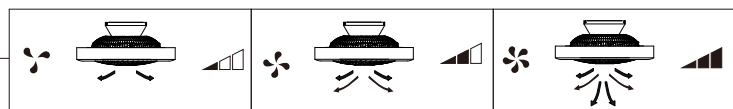

A

rabalux®

Art.:71016
1x LED 30W
FAN 40W
230V~50Hz

B

Light on/off

LM ↑

6500K MAX

LM ↓

Timer: Fan stop 4 hour later

Timer: Fan stop 1 hour later

Timer: Fan stop 2 hour later

Night light

rabalux®

3000K MAX

No function

C