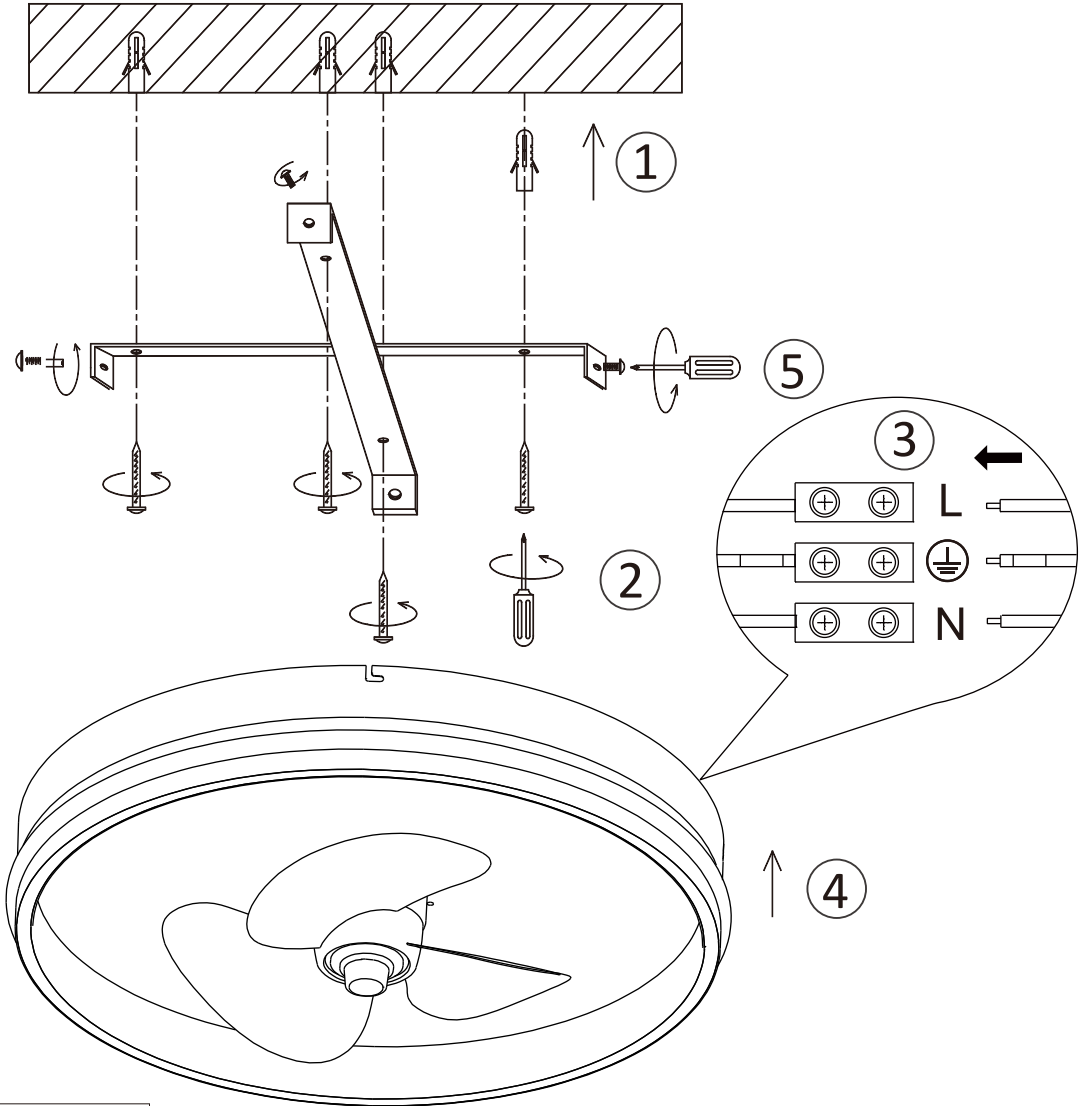

A

rabalux®

Art.:71016
 1x LED 30W
 FAN 40W
 230V~50Hz

B

Light on/off

LM ↑

6500K MAX

LM ↓

Timer: Fan stop 4 hour later

Timer: Fan stop 1 hour later

Timer: Fan stop 2 hour later

Night light

rabalux®

3000K MAX

No function

C